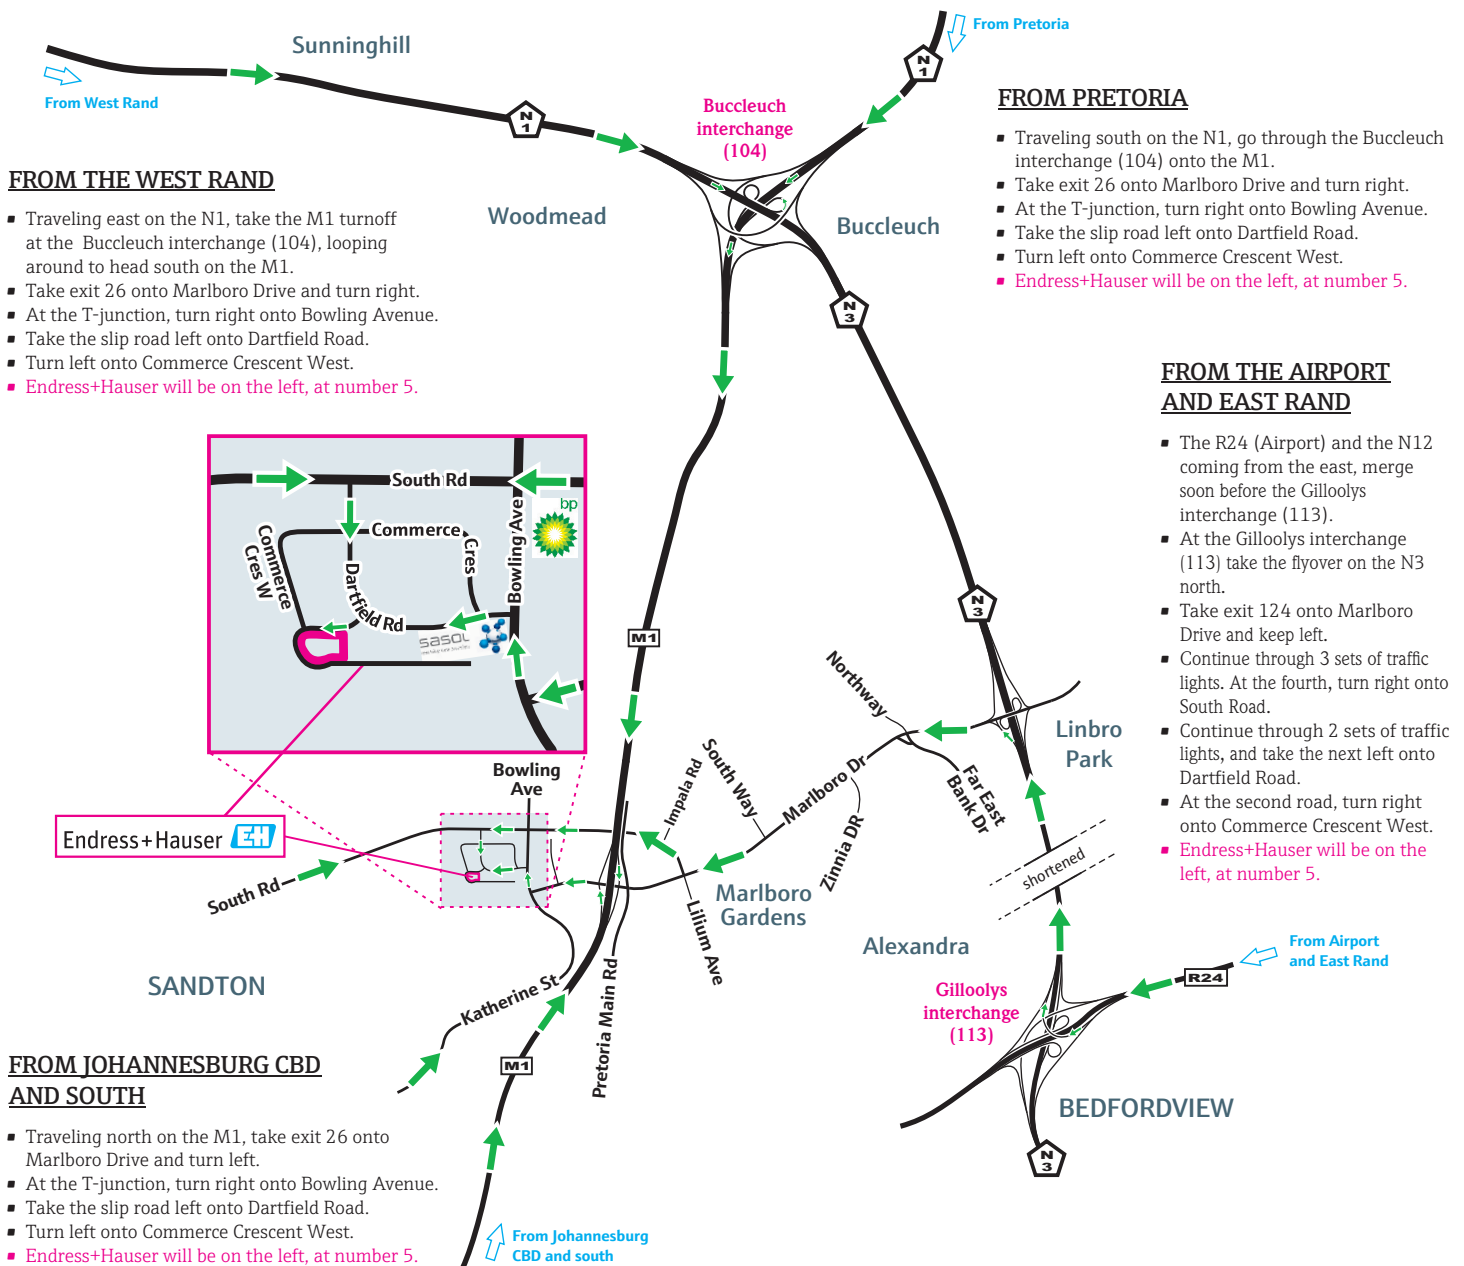

Map and Directions

Endress+Hauser (Pty) Ltd Johannesburg Branch

GPS Coordinates:

Digital: -26.090283, 28.075017

DMS: S26° 05' 25" E28° 04' 30"

Head Office

5 Commerce Crescent West
Eastgate Ext. 13
Sandton, 2090